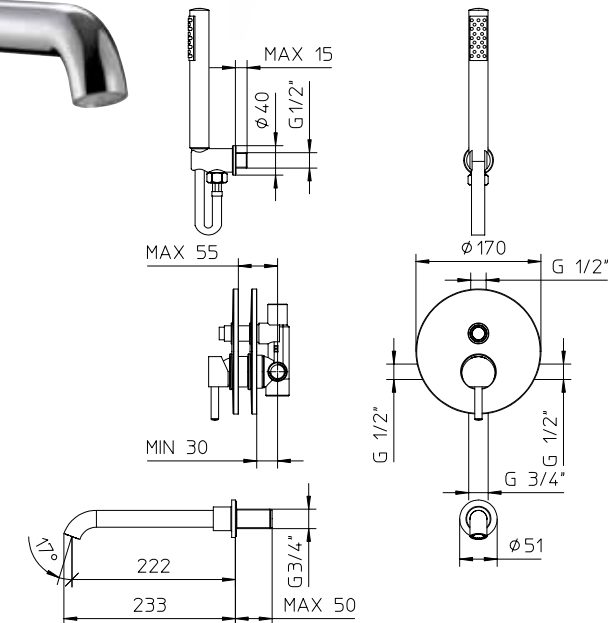

Miscelatore monocomando per vasca con deviatore, supporto doccia orientabile, flessibile Gliss 1,5m e doccia.

Wall mounted bath-shower mixer, with diverter, swivel bracket with flexible tube Gliss 1,5m and handshower.

Mitigeur monocommande de bain-douche, flexible Gliss 1,5m, douchette et support mural orientable.

Einhebelmischer als Wannenföüllbatterie mit verstellbarer Brausehalter, Handbrause, und Brauseschlauch Gliss 1,5m.

Mezclador monomando para bañera con desviador, soporte de ducha orientable, flexible Gliss 1,5m y ducha de mano.

Miscelatore monocomando per vasca con deviatore, supporto doccia fisso, flessibile Gliss 1,5m e doccia.

Wall mounted bath-shower mixer, with diverter, fixed bracket with flexible tube Gliss 1,5m and handshower.

Mitigeur monocommande de bain-douche, flexible Gliss 1,5m, douchette et support mural fixe.

Einhebelmischer als Wannenföüllbatterie mit Brausehalter, Handbrause, und Brauseschlauch Gliss 1,5m.

Mezclador monomando para bañera con desviador, soporte de ducha fijo, flexible Gliss 1,5m y ducha de mano.

Miscelatore monocomando per vasca con deviatore, senza flessibile né doccia.

Wall mounted bath-shower mixer with diverter, without shower kit.

Mitigeur monocommande de bain-douche sans douchette ni flexible.

Einhebelmischer als Wannenföüllbatterie ohne Brause.

Mezclador monomando para bañera con desviador, sin flexible ni ducha de mano.