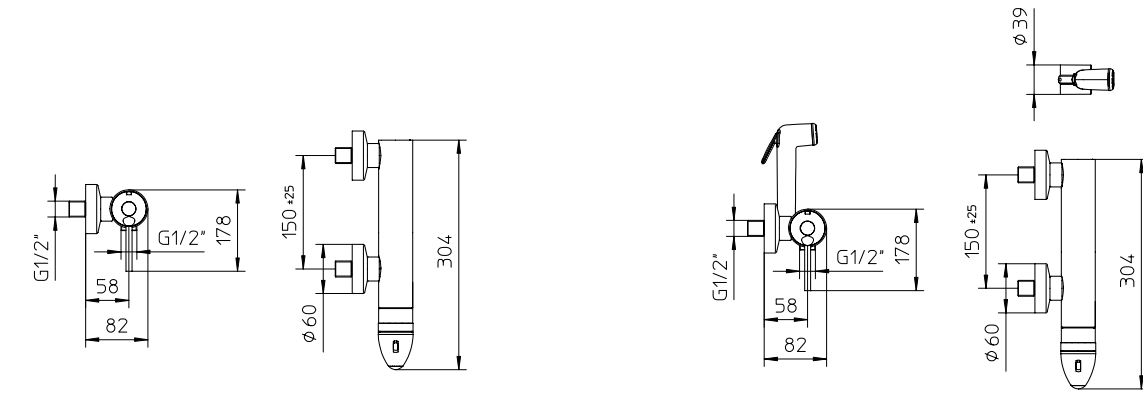

Mitigeur thermostatique ACQUACLIMA® de douche, flexible 1,5m, douchette shut off et support douche fixe.

ACQUACLIMA® Thermostat Brause-Einhebelmischer, Aufputz, Handbrause shut off, und Brauseschlauch 1,5m.

Mezclador termostático ACQUACLIMA® para ducha, soporte de ducha fijo, flexible 1,5m y ducha de mano shut off.

10 € 384,00 ■ box = 15 pz

Miscelatore termostatico ACQUACLIMA® per doccia, senza flessibile né doccetta.
Wall mounted ACQUACLIMA® thermostatic shower mixer, without shower kit.

Mitigeur thermostatique ACQUACLIMA® de douche, sans douchette ni flexible.
ACQUACLIMA® Thermostat Brause-Einhebelmischer, Aufputz, ohne Handbrause und ohne Brauseschlauch.

Mezclador termostático ACQUACLIMA® para ducha, sin flexible ni ducha de mano.

10 € 264,00 ■ box = 15 pz

Miscelatore termostatico ACQUACLIMA® per doccia con supporto doccia fisso, flessibile 1,5m e doccetta shut off.
Wall mounted ACQUACLIMA® thermostatic shower mixer, fixed bracket with flexible tube 1,5m and handshower shut off.

Mitigeur thermostatique ACQUACLIMA® de douche, flexible 1,5m, douchette shut off et support douche fixe.

ACQUACLIMA® Thermostat Brause-Einhebelmischer, Aufputz, Handbrause shut off, und Brauseschlauch 1,5m.

Mezclador termostático ACQUACLIMA® para ducha, soporte de ducha fijo, flexible 1,5m y ducha de mano shut off.

10 € 299,00 ■ box = 15 pz