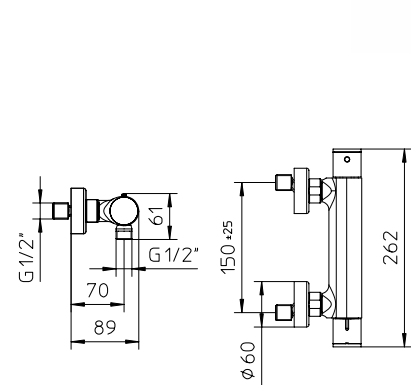

962070

digit abs [acqua clima]