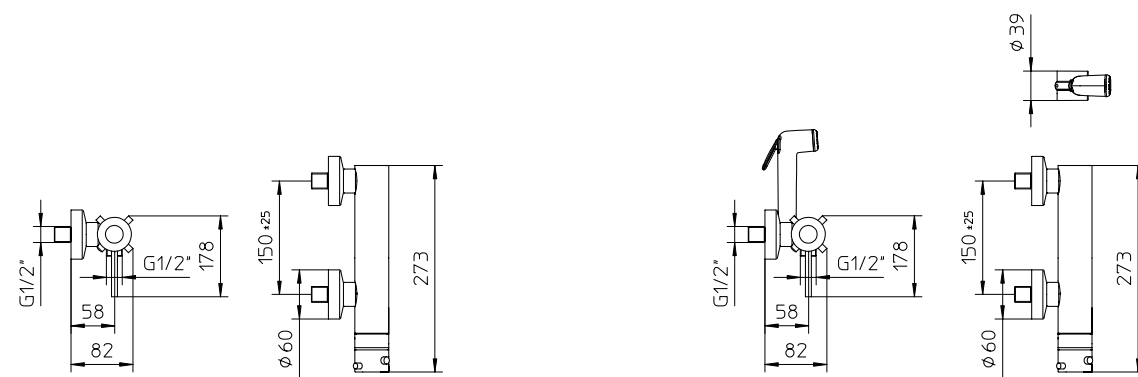

Mitigeur thermostatique ACQUACLIMA® de douche, flexible 1,5m, douchette shut off et support douche fixe.

ACQUACLIMA® Thermostat Brause-Einhebelmischer, Aufputz, Handbrause shut off, und Brauseschlauch 1,5m.

Mezclador termostático ACQUACLIMA® para ducha, soporte de ducha fijo, flexible 1,5m y ducha de mano shut off.

10 € 384,00 ■ box = 15 pz

Miscelatore termostatico ACQUACLIMA® per doccia, senza flessibile né doccetta.
Wall mounted ACQUACLIMA® thermostatic shower mixer, without shower kit.

Mitigeur thermostatique ACQUACLIMA® de douche, sans douchette ni flexible.
ACQUACLIMA® Thermostat Brause-Einhebelmischer, Aufputz, ohne Handbrause und ohne Brauseschlauch.

Mezclador termostático ACQUACLIMA® para ducha, sin flexible ni ducha de mano.

10 € 264,00 ■ box = 15 pz

Miscelatore termostatico ACQUACLIMA® per doccia con supporto doccia fisso, flessibile 1,5m e doccetta shut off.
Wall mounted ACQUACLIMA® thermostatic shower mixer, fixed bracket with flexible tube 1,5m and handshower shut off.

Mitigeur thermostatique ACQUACLIMA® de douche, flexible 1,5m, douchette shut off et support douche fixe.

ACQUACLIMA® Thermostat Brause-Einhebelmischer, Aufputz, Handbrause shut off, und Brauseschlauch 1,5m.

Mezclador termostático ACQUACLIMA® para ducha, soporte de ducha fijo, flexible 1,5m y ducha de mano shut off.

10 € 299,00 ■ box = 15 pz